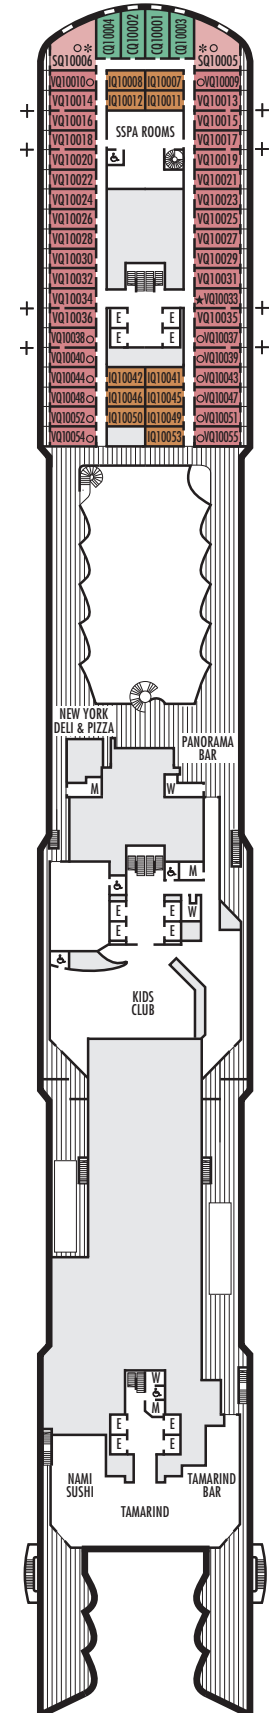

For more information regarding accessibility features on our ships please visit the [Accessibility](#) section of our website.

VERANDAH SPA SUITES

SQ
Neptune Spa Suites: 2 lower beds convertible to 1 king-size bed, 1 sofa bed for 2 persons, bathroom with dual-sink vanity, shower, large sitting area, private verandah, floor-to-ceiling windows.
Approximately 465–502 sq. ft. including verandah.

VERANDAH SPA STATEROOMS

VQ
Verandah Spa: 2 lower beds convertible to 1 queen-size bed, shower, sitting area, private verandah, floor-to-ceiling windows.
Approximately 228–405 sq. ft. including verandah.

OCEAN-VIEW SPA STATEROOMS

CQ
Large Ocean-view Spa: 2 lower beds convertible to 1 queen-size bed, shower.
Approximately 175–282 sq. ft.

INTERIOR SPA STATEROOMS

IQ
Large Interior Spa: 2 lower beds convertible to 1 queen-size bed, shower.
Approximately 143–225 sq. ft.

Panorama Deck