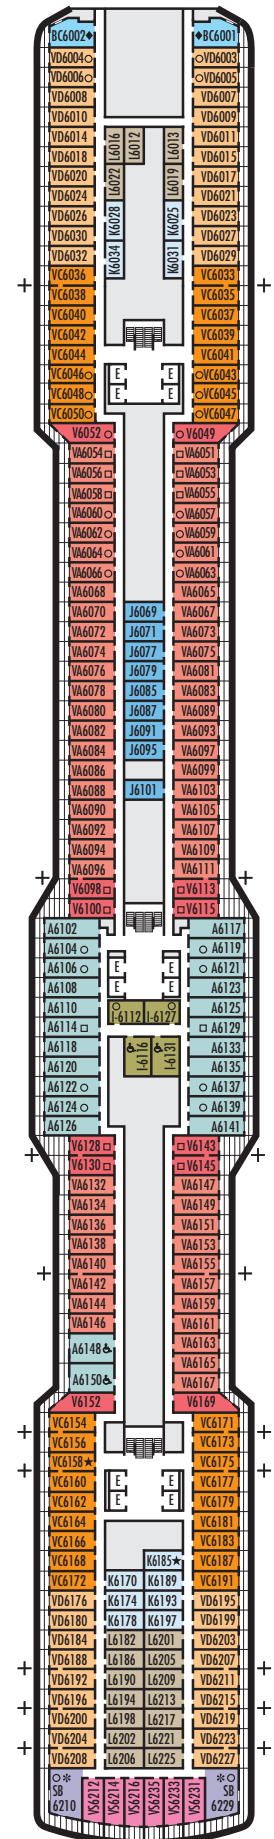

■ J ■ N

Standard: 2 lower beds convertible to 1 queen-size bed, shower. Approximately 143–225 sq. ft.

DECK 1—MAIN DECK

Staterooms 1001–1187

Main Deck

ROTTERDAM

DECK PLANS & STATEROOMS

The deck plans are color-coded by category of stateroom, and the category letter precedes the stateroom number in each room. All staterooms are equipped with interactive LED television with On Demand movies, programming and multichannel music; mini-bar; mini-safe; data port; telephone.

I

Large or Standard: 2 lower beds convertible to 1 queen-size bed, shower. Approximately 143–225 sq. ft.

J K L

Standard: 2 lower beds convertible to 1 queen-size bed, shower. Approximately 143–225 sq. ft.

VS V VA VC VD

Verandah: 2 lower beds convertible to 1 queen-size bed, shower, sitting area, private verandah, floor-to-ceiling windows. Approximately 228–405 sq. ft. including verandah.

INTERIOR STATEROOMS