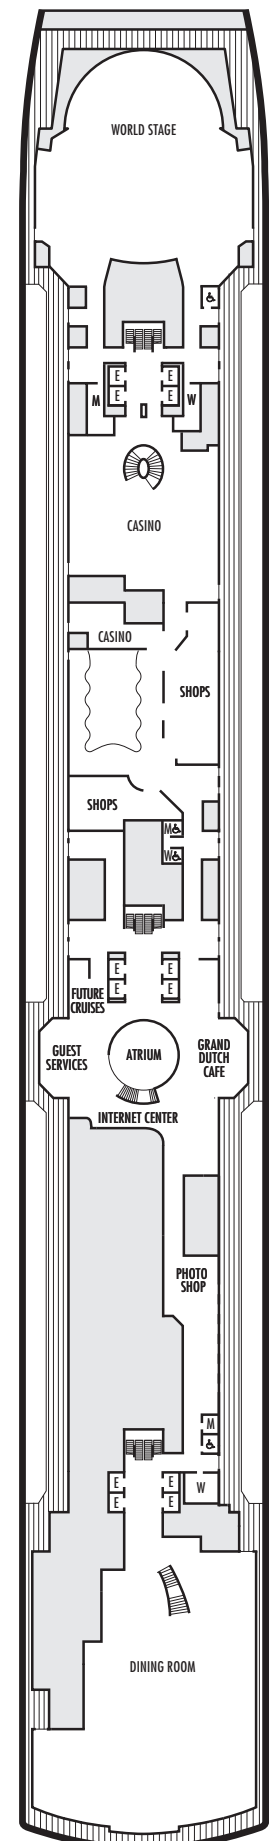

ROTTERDAM

DECK PLANS & STATEROOMS

The deck plans are color-coded by category of stateroom, and the category letter precedes the stateroom number in each room. All staterooms are equipped with interactive LED television with On Demand movies, programming and multichannel music; mini-bar; mini-safe; data port; telephone.

Important Note: Not all staterooms within each category have the same furniture configuration and/or facilities. Appropriate symbols within the rooms on the deck plans describe differences from the stateroom descriptions below.

All information is subject to change.

STATEROOM SYMBOL LEGEND

- Quad (2 lower beds, 1 sofa bed for 2 persons)
- Quad (2 lower beds, 1 sofa bed, 1 upper)
- ⊙ Triple (2 lower beds, 1 upper)
- Triple (2 lower beds, 1 sofa bed)
- ☞ Double (2 lower beds convertible to 1 king-size bed, no Murphy bed)
- △ Partially obstructed view
- + Connecting rooms
- Floor-to-ceiling windows
- Shower only
- ▷ Uncovered verandah
- Staterooms have solid steel verandah railings instead of clear-view Plexiglas® railings
- ❁ Suites have part solid steel, part clear-view Plexiglas® verandah railings

ACCESSIBILITY STATEROOM SYMBOL LEGEND

- ♿ **Fully Accessible:** Suites SA7094 & A6148, and staterooms VA8132, I-7108, I-6116, I-5112, V5057, V5052, VH4094, C1125, have a roll-in shower only. Suite A6150 and staterooms VA8149, VA8147, VA8134, I-7099, I-6131, V5175, V5152, I-5133, V5055, V5054, VH4165, VH4144, VH4105, C1134, C1123, C1121 have a transfer shower.
- ★ **Ambulatory Accessible:** Suites B8103 & SA7085 and staterooms K11049, VB11040, VQ10033, VE8142, VD7049, K6185, VC6158, V5051, V5048, FB1172 & E1175 have a shower only with small step, step into bathroom, standard interior and exterior door size