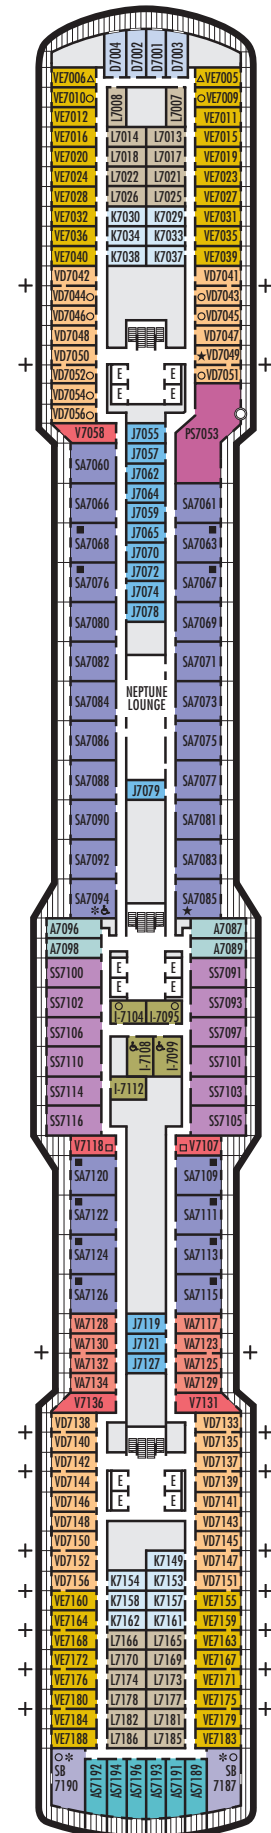

INTERIOR STATEROOMS

I J K L

Large or Standard: 2 lower beds convertible to 1 queen-size bed, shower. Approximately 143–225 sq. ft.

Schubert Deck