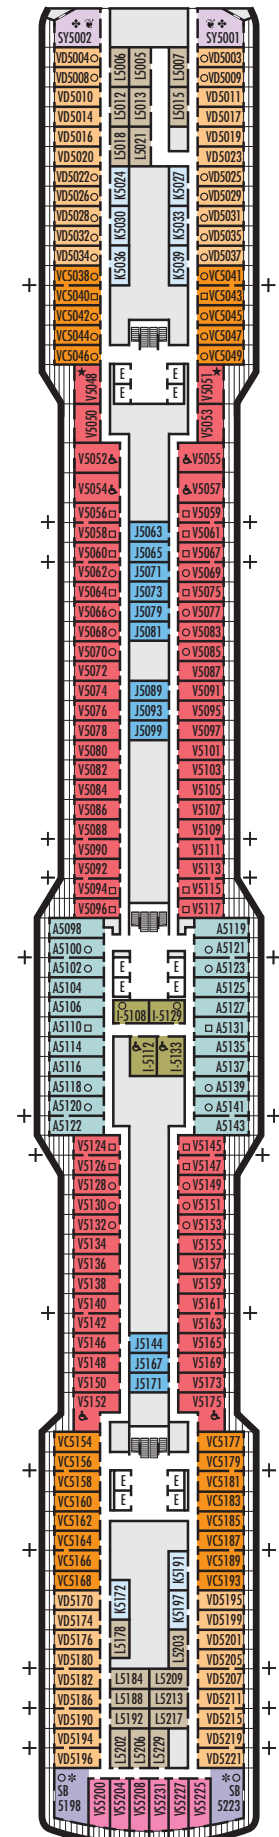

■ C ■ E ■ F

Large: 2 lower beds convertible to 1 queen-size bed, shower. Approximately 175–282 sq. ft.

■ OO

Single: 1 lower bed, shower. Approximately 127–172 sq. ft.

INTERIOR STATEROOMS

■ I

Large or Standard: 2 lower beds convertible to 1 queen-size bed, shower. Approximately 143–225 sq. ft.

■ J ■ N

Standard: 2 lower beds convertible to 1 queen-size bed, shower. Approximately 143–225 sq. ft.

DECK 1—MAIN DECK

Staterooms 1001–1187

Main Deck

ROTTERDAM

DECK PLANS & STATEROOMS

The deck plans are color-coded by category of stateroom, and the category letter precedes the stateroom number in each room. All staterooms are equipped with interactive LED television with On Demand movies, programming and multichannel music; mini-bar; mini-safe; data port; telephone.

VS V VC VD

Verandah: 2 lower beds convertible to 1 queen-size bed, shower, sitting area, private verandah, floor-to-ceiling windows. Approximately 228–405 sq. ft. including verandah.

INTERIOR STATEROOMS

I

Large or Standard: 2 lower beds convertible to 1 queen-size bed, shower. Approximately 143–225 sq. ft.

J K L

Standard: 2 lower beds convertible to 1 queen-size bed, shower. Approximately 143–225 sq. ft.