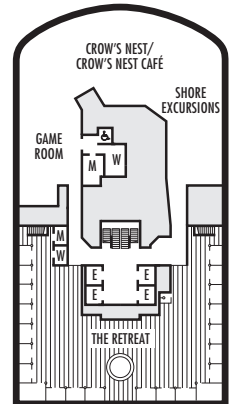

All information is subject to change.

STATEROOM SYMBOL LEGEND

- Quad (2 lower beds, 1 sofa bed for 2 persons)
- Quad (2 lower beds, 1 sofa bed, 1 upper)
- ⊙ Triple (2 lower beds, 1 upper)
- Triple (2 lower beds, 1 sofa bed)
- ☞ Double (2 lower beds convertible to 1 king-size bed, no Murphy bed)
- △ Partially obstructed view
- + Connecting rooms
- Floor-to-ceiling windows
- Shower only
- ▷ Uncovered verandah
- Staterooms have solid steel verandah railings instead of clear-view Plexiglas® railings
- ♣ Suites have part solid steel, part clear-view Plexiglas® verandah railings

ACCESSIBILITY STATEROOM SYMBOL LEGEND

- ♿ **Fully Accessible:** Suites SA7094 & A6148, and staterooms VA8132, I-7108, I-6116, I-5112, V5057, V5052, VH4094, C1125, have a roll-in shower only. Suite A6150 and staterooms VA8149, VA8147, VA8134, I-7099, I-6131, V5175, V5152, I-5133, V5055, V5054, VH4165, VH4144, VH4105, C1134, C1123, C1121 have a transfer shower.
- ★ **Ambulatory Accessible:** Suites B8103 & SA7085 and staterooms K11049, VB11040, VQ10033, VE8142, VD7049, K6185, VC6158, V5051, V5048, FB1172 & E1175 have a shower only with small step, step into bathroom, standard interior and exterior door size

For more information regarding accessibility features on our ships please visit the [Accessibility](#) section of our website.

Observation Deck