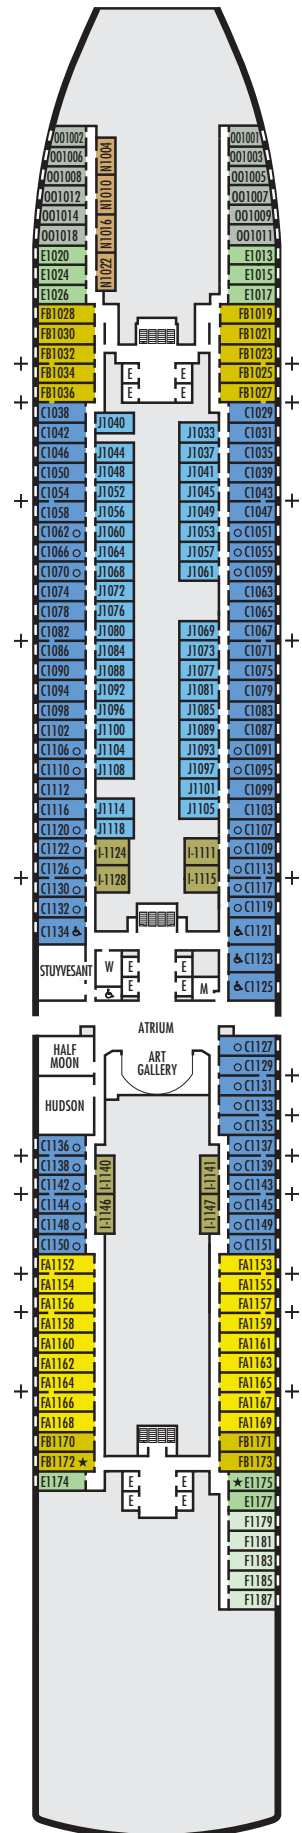

ACCESSIBILITY STATEROOM SYMBOL LEGEND

- ♿ **Fully Accessible:** Suites SA7094 & A6148, and staterooms VA8132, I-7108, I-6116, I-5112, V5057, V5052, VH4094, C1125, have a roll-in shower only. Suite A6150 and staterooms VA8149, VA8147, VA8134, I-7099, I-6131, V5175, V5152, I-5133, V5055, V5054, VH4165, VH4144, VH4105, C1134, C1123, C1121 have a transfer shower.
- ★ **Ambulatory Accessible:** Suites B8103 & SA7085 and staterooms K11049, VB11040, VQ10033, VE8142, VD7049, K6185, VC6158, V5051, V5048, FB1172 & E1175 have a shower only with small step, step into bathroom, standard interior and exterior door size

For more information regarding accessibility features on our ships please visit the [Accessibility](#) section of our website.

OCEAN-VIEW STATEROOMS

■ FA ■ FB

Family: 2 lower beds convertible to 1 queen-size bed, 1 sofa bed for 2 persons & 1 upper bed. 2 bathrooms — one with bathtub, shower, sink & toilet; one with shower & sink. Approximately 222–231 sq. ft.

■ C ■ E ■ F

Large: 2 lower beds convertible to 1 queen-size bed, shower. Approximately 175–282 sq. ft.

■ OO

Single: 1 lower bed, shower. Approximately 127–172 sq. ft.

INTERIOR STATEROOMS

■ I

Large or Standard: 2 lower beds convertible to 1 queen-size bed, shower. Approximately 143–225 sq. ft.

■ J ■ N

Standard: 2 lower beds convertible to 1 queen-size bed, shower. Approximately 143–225 sq. ft.

DECK 1—MAIN DECK

Staterooms 1001–1187

Main Deck

ROTTERDAM

DECK PLANS & STATEROOMS

The deck plans are color-coded by category of stateroom, and the category letter precedes the stateroom number in each room. All staterooms are equipped with interactive LED television with On Demand movies, programming and multichannel music; mini-bar; mini-safe; data port; telephone.