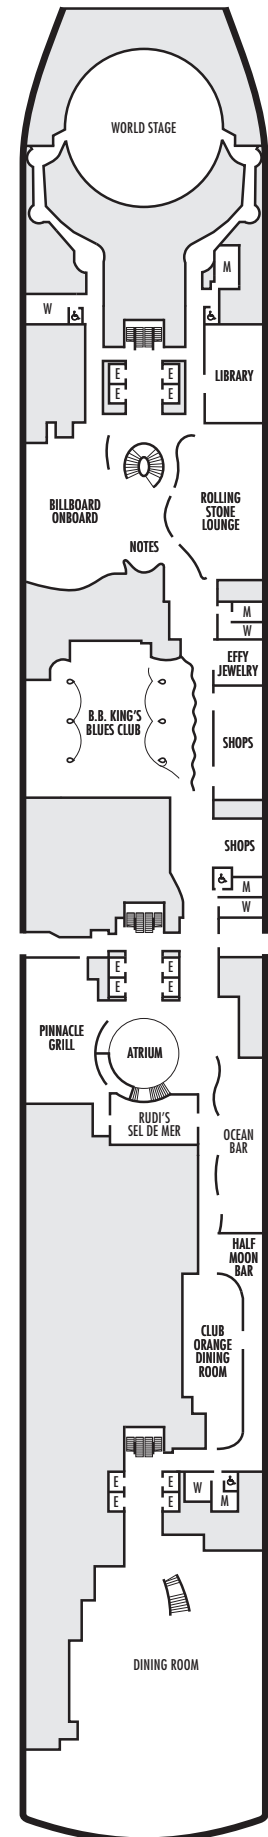

ROTTERDAM

DECK PLANS & STATEROOMS

The deck plans are color-coded by category of stateroom, and the category letter precedes the stateroom number in each room. All staterooms are equipped with interactive LED television with On Demand movies, programming and multichannel music; mini-bar; mini-safe; data port; telephone.

Important Note: Not all staterooms within each category have the same furniture configuration and/or facilities. Appropriate symbols within the rooms on the deck plans describe differences from the stateroom descriptions below.

All information is subject to change.

STATEROOM SYMBOL LEGEND

- Quad (2 lower beds, 1 sofa bed for 2 persons)
- Quad (2 lower beds, 1 sofa bed, 1 upper)
- ⊙ Triple (2 lower beds, 1 upper)
- Triple (2 lower beds, 1 sofa bed)
- ☞ Double (2 lower beds convertible to 1 king-size bed, no Murphy bed)
- △ Partially obstructed view
- + Connecting rooms
- Floor-to-ceiling windows
- Shower only
- ▷ Uncovered verandah
- Staterooms have solid steel verandah railings instead of clear-view Plexiglas® railings
- ♣ Suites have part solid steel, part clear-view Plexiglas® verandah railings

ACCESSIBILITY STATEROOM SYMBOL LEGEND

- ♿ **Fully Accessible:** Suites SA7094 & A6148, and staterooms VA8132, I-7108, I-6116, I-5112, V5057, V5052, VH4094, C1125, have a roll-in shower only. Suite A6150 and staterooms VA8149, VA8147, VA8134, I-7099, I-6131, V5175, V5152, I-5133, V5055, V5054, VH4165, VH4144, VH4105, C1134, C1123, C1121 have a transfer shower.
- ★ **Ambulatory Accessible:** Suites B8103 & SA7085 and staterooms K11049, VB11040, VQ10033, VE8142, VD7049, K6185, VC6158, V5051, V5048, FB1172 & E1175 have a shower only with small step, step into bathroom, standard interior and exterior door size