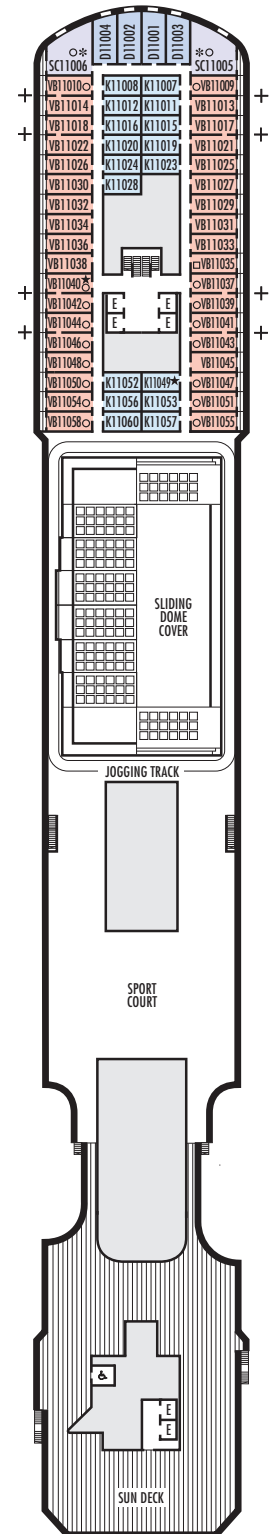

- ♿ **Fully Accessible:** Suites SA7094 & A6148, and staterooms VA8132, I-7108, I-6116, I-5112, V5057, V5052, VH4094, C1125, have a roll-in shower only. Suite A6150 and staterooms VA8149, VA8147, VA8134, I-7099, I-6131, V5175, V5152, I-5133, V5055, V5054, VH4165, VH4144, VH4105, C1134, C1123, C1121 have a transfer shower.
- ★ **Ambulatory Accessible:** Suites B8103 & SA7085 and staterooms K11049, VB11040, VQ10033, VE8142, VD7049, K6185, VC6158, V5051, V5048, FB1172 & E1175 have a shower only with small step, step into bathroom, standard interior and exterior door size

For more information regarding accessibility features on our ships please visit the [Accessibility](#) section of our website.

VERANDAH SUITES

SC

Neptune Suites: 2 lower beds convertible to 1 king-size bed, 1 sofa bed for 2 persons, bathroom with dual-sink vanity, shower, large sitting area, private verandah, floor-to-ceiling windows. Approximately 465–502 sq. ft. including verandah.

VERANDAH STATEROOMS

VB

Verandah: 2 lower beds convertible to 1 queen-size bed, shower, sitting area, private verandah, floor-to-ceiling windows. Approximately 228–405 sq. ft. including verandah.

OCEAN-VIEW STATEROOMS

D

Large: 2 lower beds convertible to 1 queen-size bed, shower. Approximately 175–282 sq. ft.

INTERIOR STATEROOMS

K

Standard: 2 lower beds convertible to 1 queen-size bed, shower. Approximately 143–225 sq. ft.

Sun Deck