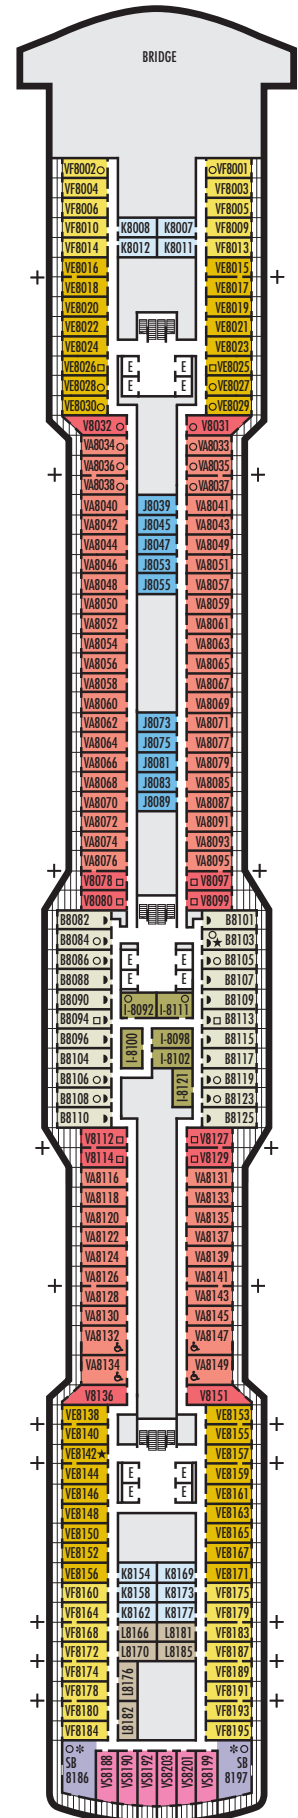

For more information regarding accessibility features on our ships please visit the [Accessibility](#) section of our website.

VERANDAH SUITES

SB
Neptune Suites: 2 lower beds convertible to 1 king-size bed, bathroom with dual-sink vanity, shower, large sitting area, private verandah, floor-to-ceiling windows. Approximately 465–502 sq. ft. including verandah.

B
Vista Suites: 2 lower beds convertible to 1 queen-size bed, shower, sitting area, private verandah, refrigerator, floor-to-ceiling windows. Approximately 260–356 sq. ft. including verandah.

VERANDAH STATEROOMS

VS V VA VE VF
Verandah: 2 lower beds convertible to 1 queen-size bed, shower, sitting area, private verandah, floor-to-ceiling windows. Approximately 228–405 sq. ft. including verandah.

INTERIOR STATEROOMS

I
Large or Standard: 2 lower beds convertible to 1 queen-size bed, shower. Approximately 143–225 sq. ft.

J K L
Standard: 2 lower beds convertible to 1 queen-size bed, shower. Approximately 143–225 sq. ft.