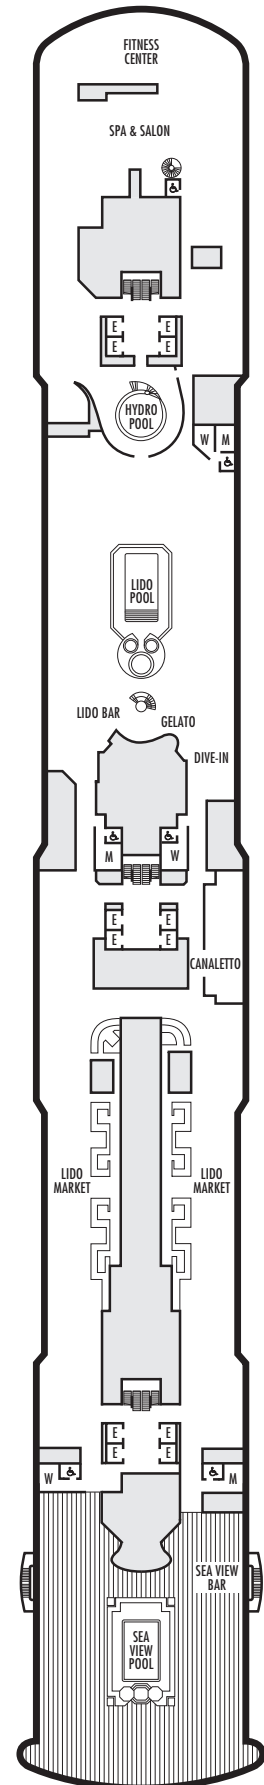

ROTTERDAM

DECK PLANS & STATEROOMS

The deck plans are color-coded by category of stateroom, and the category letter precedes the stateroom number in each room. All staterooms are equipped with interactive LED television with On Demand movies, programming and multichannel music; mini-bar; mini-safe; data port; telephone.

Important Note: Not all staterooms within each category have the same furniture configuration and/or facilities. Appropriate symbols within the rooms on the deck plans describe differences from the stateroom descriptions below.

All information is subject to change.

STATEROOM SYMBOL LEGEND

- Quad (2 lower beds, 1 sofa bed for 2 persons)
- Quad (2 lower beds, 1 sofa bed, 1 upper)
- ⊙ Triple (2 lower beds, 1 upper)
- Triple (2 lower beds, 1 sofa bed)
- ☞ Double (2 lower beds convertible to 1 king-size bed, no Murphy bed)
- △ Partially obstructed view
- + Connecting rooms
- Floor-to-ceiling windows
- Shower only
- ▷ Uncovered verandah
- Staterooms have solid steel verandah railings instead of clear-view Plexiglas® railings
- ♣ Suites have part solid steel, part clear-view Plexiglas® verandah railings

ACCESSIBILITY STATEROOM SYMBOL LEGEND

- ♿ **Fully Accessible:** Suites SA7094 & A6148, and staterooms VA8132, I-7108, I-6116, I-5112, V5057, V5052, VH4094, C1125, have a roll-in shower only. Suite A6150 and staterooms VA8149, VA8147, VA8134, I-7099, I-6131, V5175, V5152, I-5133, V5055, V5054, VH4165, VH4144, VH4105, C1134, C1123, C1121 have a transfer shower.
- ★ **Ambulatory Accessible:** Suites B8103 & SA7085 and staterooms K11049, VB11040, VQ10033, VE8142, VD7049, K6185, VC6158, V5051, V5048, FB1172 & E1175 have a shower only with small step, step into bathroom, standard interior and exterior door size