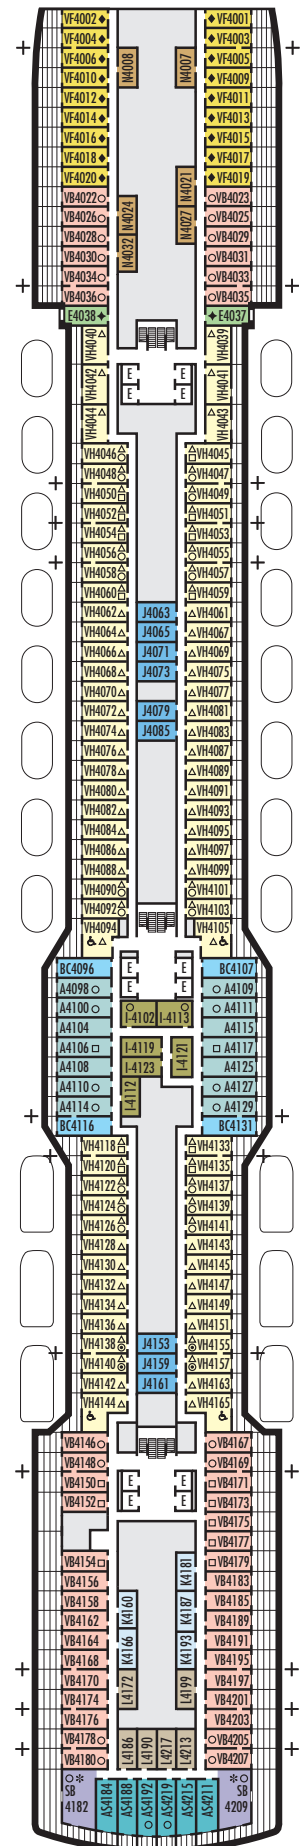

For more information regarding accessibility features on our ships please visit the [Accessibility](#) section of our website.

VERANDAH SUITES

SB
Neptune Suites: 2 lower beds convertible to 1 king-size bed, bathroom with dual-sink vanity, shower, large sitting area, private verandah, floor-to-ceiling windows. Approximately 465–502 sq. ft. including verandah.

AS A BC
Vista Suites: 2 lower beds convertible to 1 queen-size bed, shower, sitting area, private verandah, refrigerator, floor-to-ceiling windows. Approximately 260–356 sq. ft. including verandah.

VERANDAH STATEROOMS
VB VF VH
Verandah: 2 lower beds convertible to 1 queen-size bed, shower, sitting area, private verandah, floor-to-ceiling windows. All VH-category staterooms have partially obstructed views. Approximately 228–405 sq. ft. including verandah.

OCEAN-VIEW STATEROOMS
E
Large: 2 lower beds convertible to 1 queen-size bed, shower. Approximately 175–282 sq. ft.

INTERIOR STATEROOMS
I
Large or Standard: 2 lower beds convertible to 1 queen-size bed, shower. Approximately 143–225 sq. ft.

J K L N
Standard: 2 lower beds convertible to 1 queen-size bed, shower. Approximately 143–225 sq. ft.